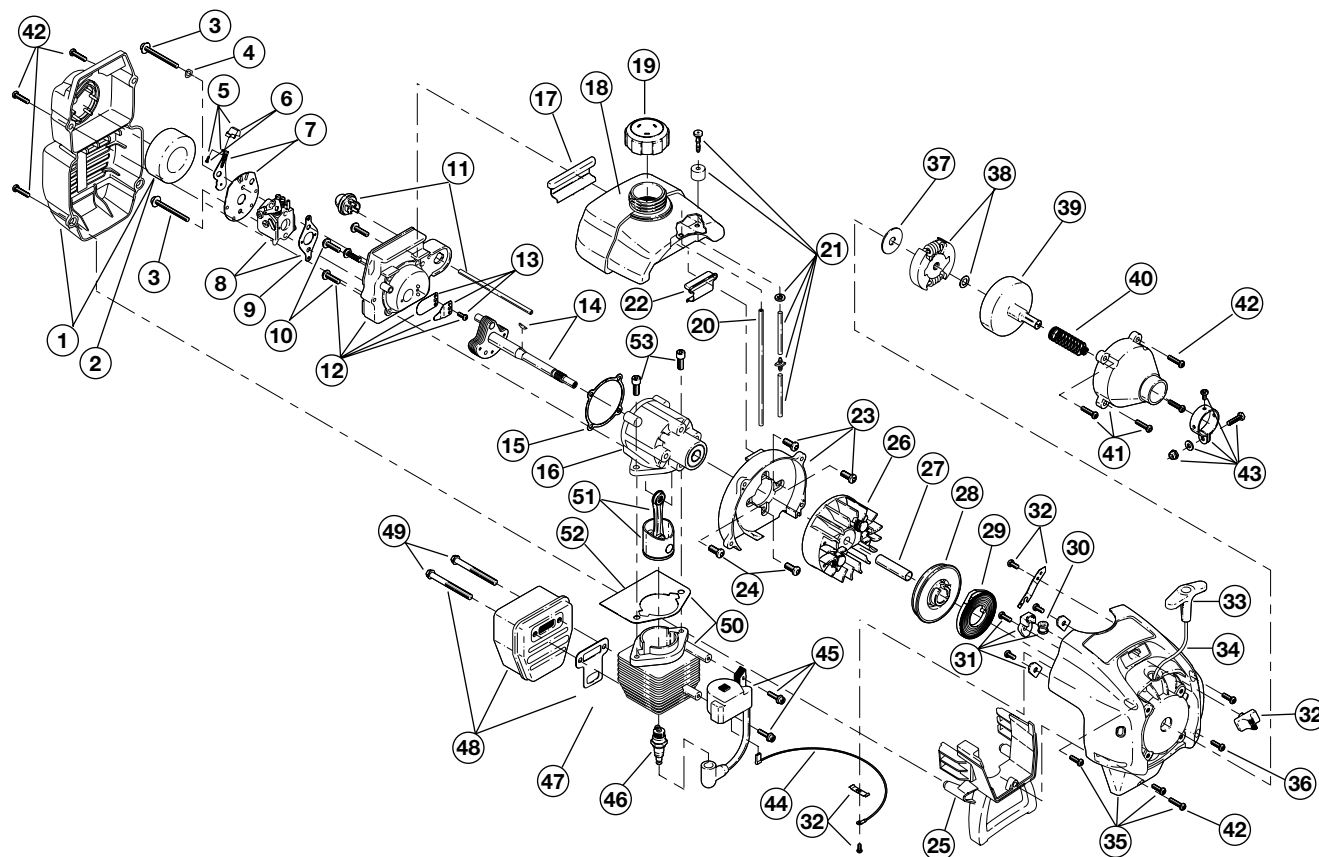

ENGINE PARTS - MODEL 770rEB

2-CYCLE GAS TRIMMER with EDGER & BLOWER ADD-ON

(Serial Number 901163446 and greater)

Item	Part No.	Description	Item	Part No.	Description
1	182059	Air Cleaner/Muffler Cover Assembly (includes 2 & 42)	34	613103	Rope
2	180350	Air Cleaner Filter	35	181443	Starter Housing Assembly (includes 28-34, 36, 42 & 44)
3	180351	Carburetor Mounting Screw Assembly	36	181862	Housing Screw
4	180226	Wavey Washer	37	181074	Clutch Washer
5	182061	Choke Lever Assembly (includes 6)	38	181445	Clutch Rotor Assembly
6	182070	Choke Knob and Screw	39	153592	Clutch Drum Assembly
7	182060	Choke Lever and Plate (includes 5)	40	612468	Spring
8	182062	Carburetor Assembly W/Limiter Caps (includes 9 & 21)	41	180098	Clutch Cover Assembly
9	610675	Carburetor Gasket	42	181345	Cover Screw
10	181860	Carb Mount Screw	43	153597	Upper Clamp Assembly
11	181558	Primer and Hose Assembly	44	180036	Wire Lead
12	182063	Carb Mount Assembly (includes 10 & 15)	45	181937	Module Assembly
13	684451	Reed Assembly	46	610311	Spark Plug
14	181498	Power Shaft Assembly	47	182065	Exhaust Gasket
15	612115	Carburetor Mount Gasket	48	182066	Muffler Assembly (includes 47 & 49)
16	180026	Crank Case Service Assembly (includes 10, 14 & 24)	49	147575	Muffler Mounting Bolt Assembly
17	612134	Rear Mounting Pad	50	181622	Cylinder Assembly (includes 53)
18	181438	Fuel Tank Assembly (includes 19-21)	51	684449	Piston and Rod Assembly
19	181559	Fuel Cap Assembly	52	610674	Cylinder Gasket
20	181168	Fuel Return Line	53	181870	Cylinder Bolt
21	682039	Fuel Line Assembly	*	182067	Engine Gasket Kit
22	145308	Front Mounting Pad	*	180602	O.E.M. Carburetor Repair Kit (Walbro)
23	153520	Shroud Assembly	*	180090	O.E.M. Carburetor Repair Kit (Zama)
24	181861	Shroud Screw	*	181069	Gasket Diaphragm Repair Kit (Walbro)
25	182064	Shroud Extension and Stand	*	180091	Gasket Diaphragm Repair Kit (Zama)
26	180929	Flywheel Assembly	*	180530	Piston Ring
27	181065	Spacer	*	181623	Short Block Assembly (includes 10, 14, 16, 24, 46, 50-53)
28	181597	Recoil Pulley Assembly	*	610676	Flywheel Key
29	613102	Recoil Spring	*	181501	Starter Housing Screw Set
30	611061	Rope Guide	*	610309	Crankcase Seal
31	181441	Pulley Retainer Assembly	*	181599	Clutch Springs (Qty. 2)
32	181442	Switch Assembly (includes 44)	*		Items Not Shown
33	181079	Pull Handle