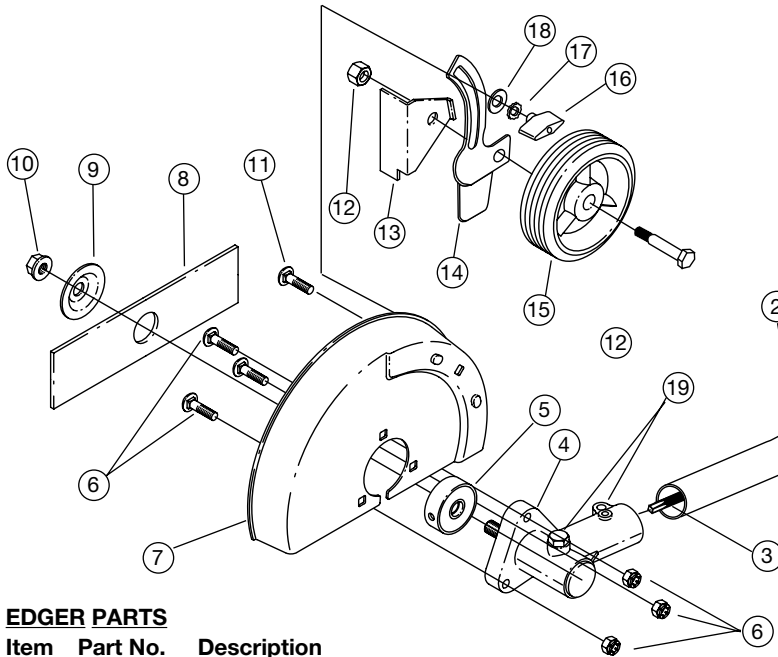

BOOM AND TRIMMER PARTS - MODEL 770rEB

2-CYCLE GAS TRIMMER with EDGER & BLOWER ADD-ON

(Serial Number 901163446 and greater)

Item	Part No.	Description
1	182069	Throttle Housing and Trigger Assembly (includes 2 & 3)
2	610314	Throttle Trigger Spring
3	181556	Throttle Trigger
4	182068	Throttle Cable Assembly
5	180339	Upper Drive Shaft Housing Assembly
6	180687	J-Handle Assembly (includes 7 & 8)
7	612831	Grip
8	612021	Tube Closure
9	683295	Handle Bracket Assembly (includes 10-15)
10	181811	Screw
11	181812	Upper Handle Clamp
12	181813	Middle Handle Clamp
13	181814	Lower Handle Clamp
14	181815	Nut
15	145569	Anti-Rotation Screw
16	181616	Click-Link Coupler (includes 17-20)
17	182057	Screw
18	181617	Bolt
19	181618	Adjustment Knob
20	181886	Knob Retaining Nut
21	181992	Lower Drive Shaft Housing Assembly
22	181852	Lower Flexible Drive Shaft
23	153597	Lower Clamp Assembly (includes 24)
24	145569	Anti-Rotation Screw
25	180549	Gearbox Assembly
26	180547	Shield Mounting Hardware
27	180548	Shield and Blade Assembly (includes 28)
28	180553	Blade Assembly
29	153619	Outer Spool and Eyelet Assembly
30	610660	Retainer
31	610317	Spring
32	610318	Inner Reel
33	153066	Bump Head Knob Assembly

* Items Not Shown

EDGER & BLOWER PARTS - MODEL 770rEB
2-CYCLE GAS TRIMMER with EDGER & BLOWER ADD-ON
 (Serial Number 901163446 and greater)

EDGER PARTS

Item	Part No.	Description
1	612605	Hanger
2	180915	Drive Shaft Housing Assembly
3	181570	Drive Shaft Assembly
4	147488	Gearbox Assembly (includes 5, 6 & 10)
5	147489	Blade Driver
6	181244	Gearbox Mounting Hardware
7	181245	Blade Shield
8	613223	Edger Blade
9	147490	Retaining Washer
10	147491	Lock Nut
11	182213	Shoulder Bolt
12	181591	Wheel Mounting Hardware
13	181592	Deflector
14	181593	Guide Bracket
15	181242	Wheel
16	182214	Adjustment Knob
17	182215	Lock Washer
18	182216	Washer
19	147677	Mounting Hardware and Grease Plug
*	613226	Locking Rod
*	180014	Blade Retainer Kit (includes 9 & 10)