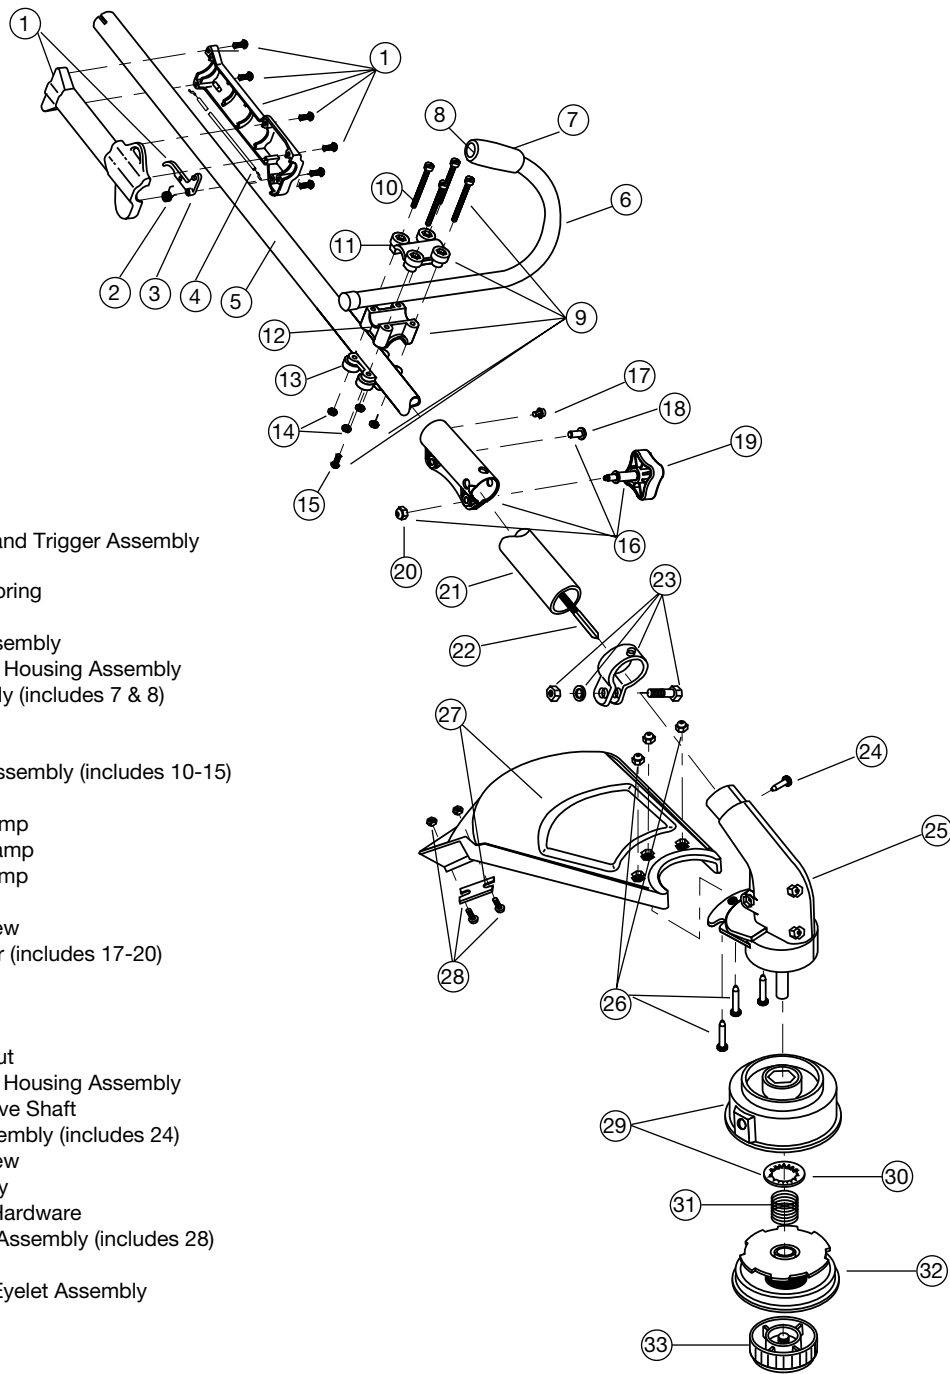

BOOM AND TRIMMER PARTS - MODEL 770rEB

2-CYCLE GAS TRIMMER with EDGER & BLOWER ADD-ON

(Serial Number 901163446 and greater)

Item	Part No.	Description
1	182069	Throttle Housing and Trigger Assembly (includes 2 & 3)
2	610314	Throttle Trigger Spring
3	181556	Throttle Trigger
4	182068	Throttle Cable Assembly
5	180339	Upper Drive Shaft Housing Assembly
6	180687	J-Handle Assembly (includes 7 & 8)
7	612831	Grip
8	612021	Tube Closure
9	683295	Handle Bracket Assembly (includes 10-15)
10	181811	Screw
11	181812	Upper Handle Clamp
12	181813	Middle Handle Clamp
13	181814	Lower Handle Clamp
14	181815	Nut
15	145569	Anti-Rotation Screw
16	181616	Click-Link Coupler (includes 17-20)
17	182057	Screw
18	181617	Bolt
19	181618	Adjustment Knob
20	181886	Knob Retaining Nut
21	181992	Lower Drive Shaft Housing Assembly
22	181852	Lower Flexible Drive Shaft
23	153597	Lower Clamp Assembly (includes 24)
24	145569	Anti-Rotation Screw
25	180549	Gearbox Assembly
26	180547	Shield Mounting Hardware
27	180548	Shield and Blade Assembly (includes 28)
28	180553	Blade Assembly
29	153619	Outer Spool and Eyelet Assembly
30	610660	Retainer
31	610317	Spring
32	610318	Inner Reel
33	153066	Bump Head Knob Assembly